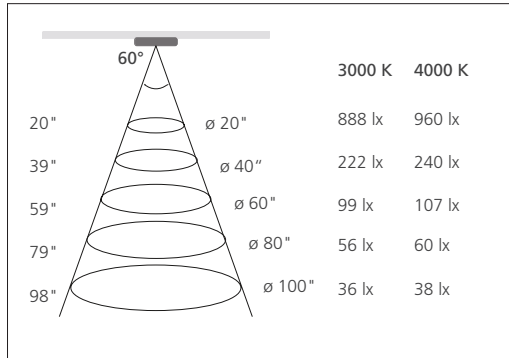

AR78-LED

Very Powerful, Recessed LED Spotlight

The AR78-LED is a flat, recessed spotlight with the highest light output in such a small package. It uses the latest in LED technology and has a luminous efficacy of 47 lm/W. The AR78-LED is perfect for mounting in cabinets, displays, furniture and even lightweight design ceilings.

Product-Features

- Energy efficient using only 7.5 W
- Stocked in 3000 K and 4000 K
- Available from 2700K to 6500K by special order
- Finishes Available: Stainless Steel, Black and White
- 50,000 hours useable life
- Excellent CRI>97
- Attached 98" connecting cable with plug-in connector
- Flush mounting in 16 mm panels
- Suitable for mounting in sheet metal
- To be used with 24 Vdc Constant Voltage Driver
- Dimmable with available accessories