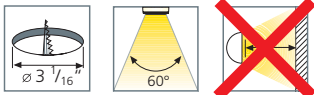

Product-Features

- Energy efficient using only 7.5 W
- Stocked in 3000 K and 4000 K
- Available from 2700K to 6500K by special order
- Finishes Available: Stainless Steel, Black and White
- 50,000 hours useable life
- Excellent CRI>97
- Attached 98" connecting cable with plug-in connector
- Flush mounting in 16 mm panels
- Suitable for mounting in sheet metal
- To be used with 24 Vdc Constant Voltage Driver
- Dimmable with available accessories