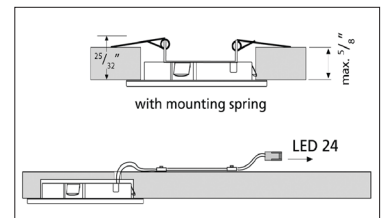

AR78-LED

Very Powerful, Recessed LED Spotlight

The AR78-LED is a flat, recessed spotlight with the highest light output in such a small package. It uses the latest in LED technology and has a luminous efficacy of 47 lm/W. The AR78-LED is perfect for mounting in cabinets, displays, furniture and even lightweight design ceilings.

Product-Features

- Energy efficient using only 7.5 W
- Stocked in 3000 K and 4000 K
- Available from 2700K to 6500K by special order
- Finishes Available: Stainless Steel, Black and White
- 50,000 hours useable life
- Excellent CRI>97
- Attached 98" connecting cable with plug-in connector
- Flush mounting in 16 mm panels
- Suitable for mounting in sheet metal
- To be used with 24 Vdc Constant Voltage Driver
- Dimmable with available accessories