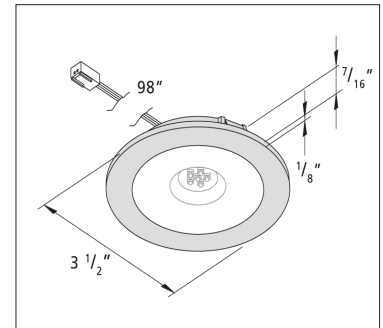

AR78-LED

Very Powerful, Recessed LED Spotlight

The AR78-LED is a flat, recessed spotlight with the highest light output in such a small package. It uses the latest in LED technology and has a luminous efficacy of 47 lm/W. The AR78-LED is perfect for mounting in cabinets, displays, furniture and even lightweight design ceilings.

Product-Features

- Energy efficient using only 7.5 W
- Stocked in 3000 K and 4000 K
- Available from 2700K to 6500K by special order
- Finishes Available: Stainless Steel, Black and White
- 50,000 hours useable life
- Excellent CRI>97
- Attached 98" connecting cable with plug-in connector
- Flush mounting in 16 mm panels
- Suitable for mounting in sheet metal
- To be used with 24 Vdc Constant Voltage Driver
- Dimmable with available accessories