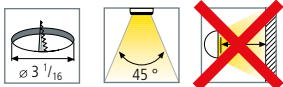

Product-Features

- Recess depth only $\frac{5}{8}$ " or $\frac{1}{2}$ " (with spacer ring DR14)
- When surface mounted, overall height $\frac{3}{4}$ "
- Friction fit
- Only 4 Watt power consumption (4 x 1 Watt LEDs)
- Available with cool white or warm white LEDs
- Finishes: white, black, chrome, stainless steel and gold
- Attached 69" connecting cable with plug-in connector
- To be used with 350 mA constant current DC converter
- Special accessories available:
DR 14 – Spacer ring to reduce recess depth
DI 14 – Surface mount ring
- Additional LED connecting cables are available in 36" and 72"
- Dimmable with available accessories