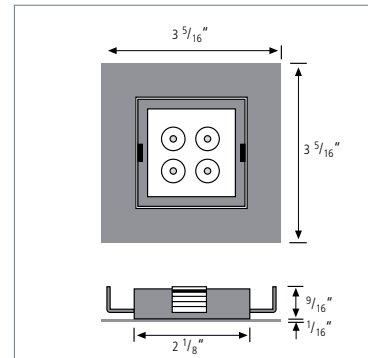

Product-Features

- Recess depth only $\frac{5}{8}$ " or $\frac{1}{2}$ " (with spacer ring DR14)
- When surface mounted, overall height $\frac{3}{4}$ "
- Friction fit
- Only 4 Watt power consumption (4 x 1 Watt LEDs)
- Available with cool white or warm white LEDs
- Finishes: white, black, chrome, stainless steel and gold
- Attached 69" connecting cable with plug-in connector
- To be used with 350 mA constant current DC converter
- Special accessories available:
DR 14 – Spacer ring to reduce recess depth
DI 14 – Surface mount ring
- Additional LED connecting cables are available in 36" and 72"
- Dimmable with available accessories