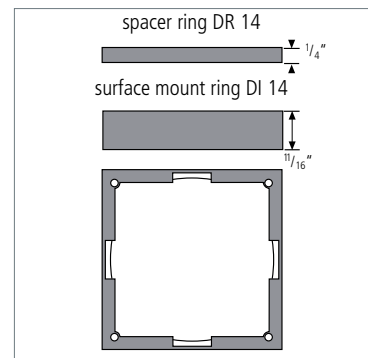

Product-Features

- Recess depth only $\frac{5}{8}$ " or $\frac{1}{2}$ " (with spacer ring DR14)
- When surface mounted, overall height $\frac{3}{4}$ "
- Friction fit
- Only 4 Watt power consumption (4 x 1 Watt LEDs)
- Available with cool white or warm white LEDs
- Finishes: white, black, chrome, stainless steel and gold
- Attached 69" connecting cable with plug-in connector
- To be used with 350 mA constant current DC converter
- Special accessories available:
DR 14 – Spacer ring to reduce recess depth
DI 14 – Surface mount ring
- Additional LED connecting cables are available in 36" and 72"
- Dimmable with available accessories