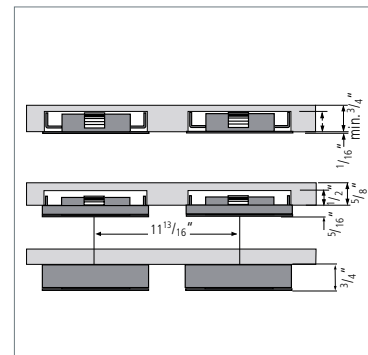

Product-Features

- Recess depth only $\frac{5}{8}$ " or $\frac{1}{2}$ " (with spacer ring DR14)
- When surface mounted, overall height $\frac{3}{4}$ "
- Friction fit
- Only 4 Watt power consumption (4 x 1 Watt LEDs)
- Available with cool white or warm white LEDs
- Finishes: white, black, chrome, stainless steel and gold
- Attached 69" connecting cable with plug-in connector
- To be used with 350 mA constant current DC converter
- Special accessories available:
DR 14 – Spacer ring to reduce recess depth
DI 14 – Surface mount ring
- Additional LED connecting cables are available in 36" and 72"
- Dimmable with available accessories