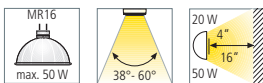

BLG1

- High quality metal housing, 12 1/4" long with swivel head
- Easy installation using welded hold down clamp (2 screws)
- Long life 20, 35 or 50 W, lensed MR16 bulb included
- Attached 6" connecting cable with NV6 plug
- High light output while using minimum energy
- Easy lamp replacement
- Available in white, chrome, matte chrome, gold
- Very reasonably priced
- Special order colors and sizes are available for minimum quantities
- Includes 79" connecting cable
- LED adaptable with MR16LED

BLG2

- Same as BLG1 but 25 1/2" long

*** This product soon to be discontinued. Limited inventory available.**

What you'll need to buy

Spotlights

BLG1 Arclamp, with swivel head

Finish	Code No.
White	B/BLG1/20WH
Gold	B/BLG1/20GO
Chrome	B/BLG1/20CH
Matte Chrome	B/BLG1/20MCH