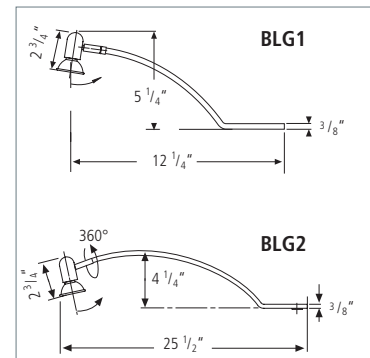

BLG1

- High quality metal housing, 12 1/4" long with swivel head
- Easy installation using welded hold down clamp (2 screws)
- Long life 20, 35 or 50 W, lensed MR16 bulb included
- Attached 6" connecting cable with NV6 plug
- High light output while using minimum energy
- Easy lamp replacement
- Available in white, chrome, matte chrome, gold
- Very reasonably priced
- Special order colors and sizes are available for minimum quantities
- Includes 79" connecting cable
- LED adaptable with MR16LED

BLG2

- Same as BLG1 but 25 1/2" long

*** This product soon to be discontinued. Limited inventory available.**

What you'll need to buy

Spotlights

BLG1 Arclamp, with swivel head

Finish	Code No.
White	B/BLG1/20WH
Gold	B/BLG1/20GO
Chrome	B/BLG1/20CH
Matte Chrome	B/BLG1/20MCH

BLG2 Arclamp, long with swivel head

Finish	Code No.
White	B/BLG2/50WH
Gold	B/BLG2/50GO
Chrome	B/BLG2/50CH
Matte Chrome	B/BLG2/50MCH

Transformers (for specs refer to pages 86, 88)

Description	Code No.
Premium 60 Watt	UC-60FT
Premium 120 Watt	UK-120TW