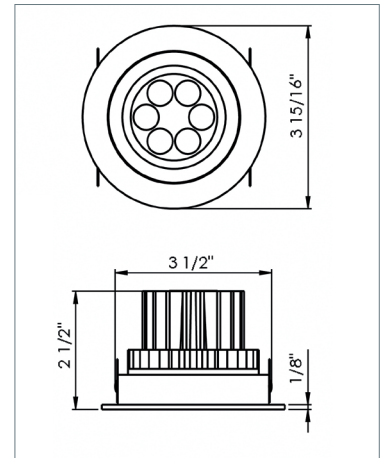

Big6/2-LED

Recessed Swivel LED for Soffits

The Big6/2 was especially developed for applications where very high levels of light are necessary or desired. This spotlight also features an omnidirectional swivel allowing for optimal lighting in display cases. The Big6/2-LED is perfect for larger display cases and even for installation in soffits.

Product-Features

- Energy efficient using only 7.2 W
- Omnidirectional swivel
- Recess depth 3"
- Stocked in 3000 K and 6000 K
- Available from 2700 K to 6500 K by special order
- Stainless Steel or White finish available
- 50,000 hours usable life
- Efficacy: Warm White 102 lm/W
Cool White 119 lm/W
- Good CRI > 80
- Reduced glare factor
- Attached 79" connecting cable with plug in connector
- To be used with 350 mA Constant Current Driver
- Dimmable using the PSLED/DIM/S