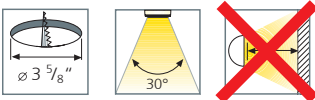

Product-Features

- Energy efficient using only 7.2 W
- Omnidirectional swivel
- Recess depth 3"
- Stocked in 3000 K and 6000 K
- Available from 2700 K to 6500 K by special order
- Stainless Steel or White finish available
- 50,000 hours usable life
- Efficacy: Warm White 102 lm/W
Cool White 119 lm/W
- Good CRI > 80
- Reduced glare factor
- Attached 79" connecting cable with plug in connector
- To be used with 350 mA Constant Current Driver
- Dimmable using the PSLED/DIM/S