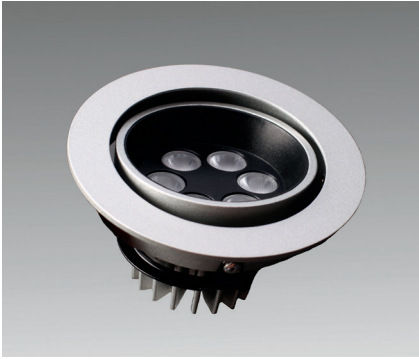

Big6/2-LED

Recessed Swivel LED for Soffits

The Big6/2 was especially developed for applications where very high levels of light are necessary or desired. This spotlight also features an omnidirectional swivel allowing for optimal lighting in display cases. The Big6/2-LED is perfect for larger display cases and even for installation in soffits.

Product-Features

- Energy efficient using only 7.2 W
- Omnidirectional swivel
- Recess depth 3"
- Stocked in 3000 K and 6000 K
- Available from 2700 K to 6500 K by special order
- Stainless Steel or White finish available
- 50,000 hours usable life
- Efficacy: Warm White 102 lm/W
Cool White 119 lm/W
- Good CRI > 80
- Reduced glare factor
- Attached 79" connecting cable with plug in connector
- To be used with 350 mA Constant Current Driver
- Dimmable using the PSLED/DIM/S

What you'll need to buy

Spotlights

3000 K

Finish	Lumens	Code No.
Stainless Steel	734	BIG6/2/SS/WW
White	734	BIG6/2/WH/WW

6000 K

Finish	Lumens	Code No.
Stainless Steel	856	BIG6/2/SS/CW
White	856	BIG6/2/WH/CW