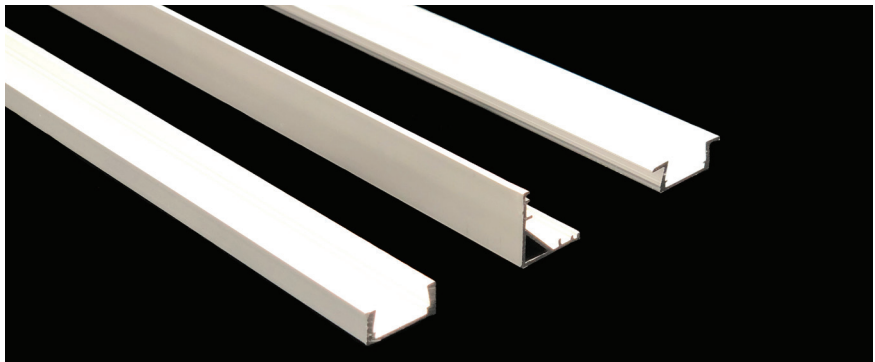

The new CStick-LED is the next generation of LED customization. Optimal for projects with unique design and budget requirements. CStick-LED is designed to be flexible, most affordable and to raise the bar in quality. Finally, a linear LED that caters to your specs, without compromising quality or price.

Product-Features

- Can be special ordered in pre-cut lengths with soldered power cord
- Can be ordered pre-assembled with extrusion and frosted lens
- Available in three densities:
 - 320 - 125 lm/W
 - 640 - 125 lm/W
 - 1280 - 126 lm/W
- Stocked in 3000 K, 4000 K, and 6500 K
- Available in additional color temperatures, by special order
- 50,000 hours useable life
- Excellent CRI > 90
- To be used with 24 Vdc Constant Voltage Driver

U-CHANNEL

45°

WINGED

6 EASY STEPS TO YOUR CUSTOM C-STICK-LED

**STEP 1
PICK YOUR LIGHT OUTPUT**

Description	Watt/Foot	Light Output
320	1.45	184 Lm/ft.
640	3.22	379 Lm/ft.
1280	6.52	762 Lm/ft.

**STEP 2
PICK YOUR COLOR TEMPERATURE**