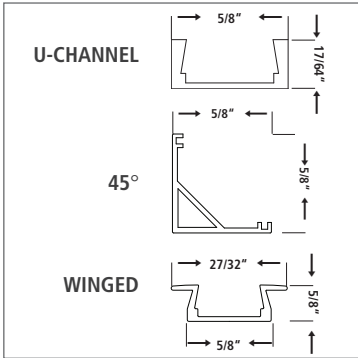

U-CHANNEL

45°

WINGED

6 EASY STEPS TO YOUR CUSTOM C-STICK-LED

**STEP 1
PICK YOUR LIGHT OUTPUT**

Description	Watt/Foot	Light Output
320	1.45	184 Lm/ft.
640	3.22	379 Lm/ft.
1280	6.52	762 Lm/ft.

**STEP 2
PICK YOUR COLOR TEMPERATURE**

Options
3000 K
4000 K
6500 K

**STEP 3
SPECIFY YOUR LIGHT FIXTURE LENGTH**

Length	In Inches

**STEP 4
PICK YOUR EXTRUSION**

Options
U-Channel
45°
Winged

**STEP 5
SPECIFY YOUR CABLE LENGTH**

Options	Length
Power Cord (Input)	
Connecting Cable - Output (Optional)	