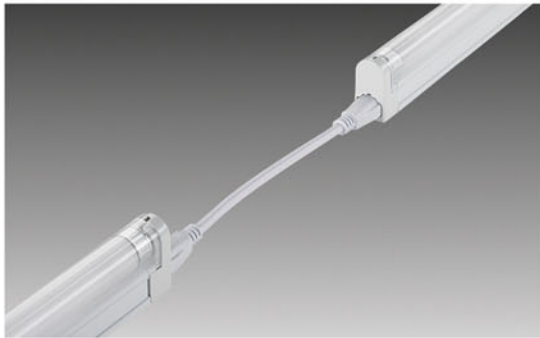

E-Lite2

What you'll need to buy:

E-Lite2 Light Fixtures

Length	Code No.
12 ⁵/₁₆"	EL2/12
22 ⁹/₁₆"	EL2/23
34 ³/₈"	EL2/34
46 ¹/₄"	EL2/46
58 ¹/₈"	EL2/59

Accessories

	Description	Code No.
Power Cord	72" long	EL2PC
	72" long/90°	EL2PC/90°up
Connecting Cables	6" long	EL2CC/6
	12" long	EL2CC/12
	6" long 90°	EL2CC/6/90°up
	12" long 90°	EL2CC/12/90°up
Mounting Clip w/ Direct Connector		EL2MC
Replacement Bulb Cool White	8 Watt	EL2B8CW
	14 Watt	EL2B14CW
	21 Watt	EL2B21CW
	28 Watt	EL2B28CW
	35 Watt	EL2B35CW
Replacement Bulb Warm White	8 Watt	EL2B8WW
	14 Watt	EL2B14WW
	21 Watt	EL2B21WW
	28 Watt	EL2B28WW
	35 Watt	EL2B35WW
Hardwire Box		EL2HWB

Please Note: The maximum inline number of fixtures for the Elite2 is eight fixtures, regardless of size.