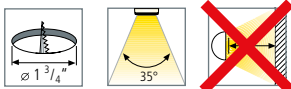

Product-Features

- +/- 20 degree swivel
- Recess depth only 1 3/4"
- Only 3 Watt power consumption (3 x 1 Watt LEDs)
- Available with cool white or warm white LEDs
- Metal housing available in: white, black, chrome, gold and stainless steel
- 69" connecting cable with plug-in connector
- To be used with 350 mA constant current DC converter
- Additional LED connecting cables are available in 36" and 72"
- Dimmable with available accessories