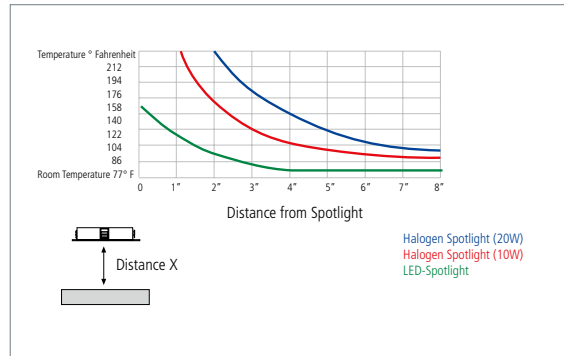

EH 24-LED

Recessed Swivel LED Spotlight

Ideally suited for installation inside displays, showcases or cabinets. The swivel feature allows you to direct the light in order to perfectly illuminate merchandise or collectibles. The EH24-LED uses the latest generation Power LEDs which offer an equivalent light output to a 20 W halogen spotlight at only a fraction of the energy consumption (3 W). Virtually no heat emission and no ultra-violet radiation guarantee that your products won't be damaged. 50,000 hrs. of usable life make lamp changes a thing of the past.

Product-Features

- +/- 20 degree swivel
- Recess depth only 1 3/4"
- Only 3 Watt power consumption (3 x 1 Watt LEDs)
- Available with cool white or warm white LEDs
- Metal housing available in: white, black, chrome, gold and stainless steel
- 69" connecting cable with plug-in connector
- To be used with 350 mA constant current DC converter
- Additional LED connecting cables are available in 36" and 72"
- Dimmable with available accessories