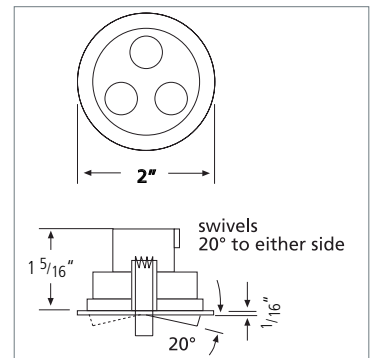

EH 24-LED

Recessed Swivel LED Spotlight

Ideally suited for installation inside displays, showcases or cabinets. The swivel feature allows you to direct the light in order to perfectly illuminate merchandise or collectibles. The EH24-LED uses the latest generation Power LEDs which offer an equivalent light output to a 20 W halogen spotlight at only a fraction of the energy consumption (3 W). Virtually no heat emission and no ultra-violet radiation guarantee that your products won't be damaged. 50,000 hrs. of usable life make lamp changes a thing of the past.

Product-Features

- +/- 20 degree swivel
- Recess depth only 1 3/4"
- Only 3 Watt power consumption (3 x 1 Watt LEDs)
- Available with cool white or warm white LEDs
- Metal housing available in: white, black, chrome, gold and stainless steel
- 69" connecting cable with plug-in connector
- To be used with 350 mA constant current DC converter
- Additional LED connecting cables are available in 36" and 72"
- Dimmable with available accessories