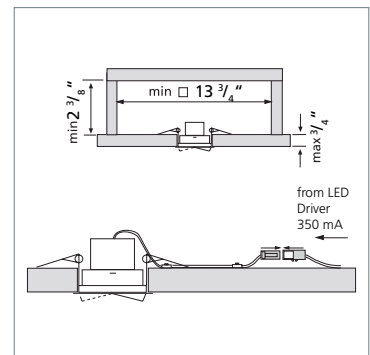

EH 24-LED

Recessed Swivel LED Spotlight

Ideally suited for installation inside displays, showcases or cabinets. The swivel feature allows you to direct the light in order to perfectly illuminate merchandise or collectibles. The EH24-LED uses the latest generation Power LEDs which offer an equivalent light output to a 20 W halogen spotlight at only a fraction of the energy consumption (3 W). Virtually no heat emission and no ultra-violet radiation guarantee that your products won't be damaged. 50,000 hrs. of usable life make lamp changes a thing of the past.

Product-Features

- +/- 20 degree swivel
- Recess depth only 1 3/4"
- Only 3 Watt power consumption (3 x 1 Watt LEDs)
- Available with cool white or warm white LEDs
- Metal housing available in: white, black, chrome, gold and stainless steel
- 69" connecting cable with plug-in connector
- To be used with 350 mA constant current DC converter
- Additional LED connecting cables are available in 36" and 72"
- Dimmable with available accessories