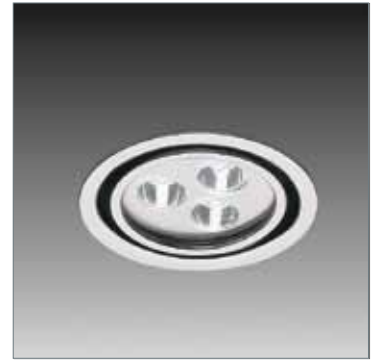

EH 24-LED

Recessed Swivel LED Spotlight

Ideally suited for installation inside displays, showcases or cabinets. The swivel feature allows you to direct the light in order to perfectly illuminate merchandise or collectibles. The EH24-LED uses the latest generation Power LEDs which offer an equivalent light output to a 20 W halogen spotlight at only a fraction of the energy consumption (3 W). Virtually no heat emission and no ultra-violet radiation guarantee that your products won't be damaged. 50,000 hrs. of usable life make lamp changes a thing of the past.

Product-Features

- +/- 20 degree swivel
- Recess depth only 1 3/4"
- Only 3 Watt power consumption (3 x 1 Watt LEDs)
- Available with cool white or warm white LEDs
- Metal housing available in: white, black, chrome, gold and stainless steel
- 69" connecting cable with plug-in connector
- To be used with 350 mA constant current DC converter
- Additional LED connecting cables are available in 36" and 72"
- Dimmable with available accessories

What you'll need to buy

Spotlights

EH 24-LED

Warm White

Finish	Code No.
White	EH24LED3200WH
Black	EH24LED3200BL
Chrome	EH24LED3200CH
Gold	EH24LED3200GO
Stainless Steel	EH24LED3200SS

Cool White

Finish	Code No.
White	EH24LED5500WH
Black	EH24LED5500BL
Chrome	EH24LED5500CH
Gold	EH24LED5500GO
Stainless Steel	EH24LED5500SS