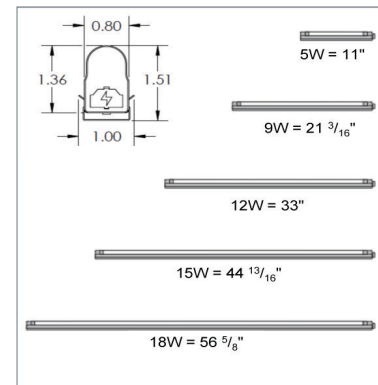

Product-Features

- 120 Vac LED with integrated electronic driver
- Available in five different sizes: 1' (5 W), 2' (9 W), 3' (12 W), 4' (15 W), 5' (18 W)
- Stocked in 3000 K and 4100 K
- Available from 2700 K to 6500 K by special order
- Finish: White housing with white frosted lens
- 50,000 hours useable life
- Good CRI > 80
- Efficacy: 77-90 lm/W
- Fixtures can interconnect with direct connectors or accessory cables
- Optional hardwire adapter box available
- Magnetic mounting clips available
- EPH certified to NSF/ANSI 2 for use in food zones