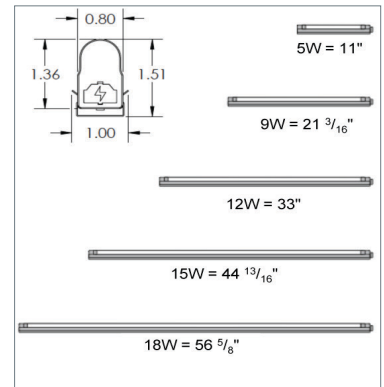

### Product-Features

- 120 Vac LED with integrated electronic driver
- Available in five different sizes: 1' (5 W), 2' (9 W), 3' (12 W), 4' (15 W), 5' (18 W)
- **NEW Feature:** Line Voltage **Dimmable** with compatible LED wall dimmer
- DLC 4.0 QPL listed
- Stocked in 3000 K and 4100 K
- Available from 2700 K to 6500 K by special order
- Finish: White housing with white frosted lens
- 50,000 hours useable life
- Good CRI > 80
- Efficacy  $\geq 104$  lm/W
- Fixtures can interconnect with direct connectors or accessory cables
- Optional hardwire adapter box available
- Magnetic mounting clips available
- 277 V option available by special order (non-dimmable)