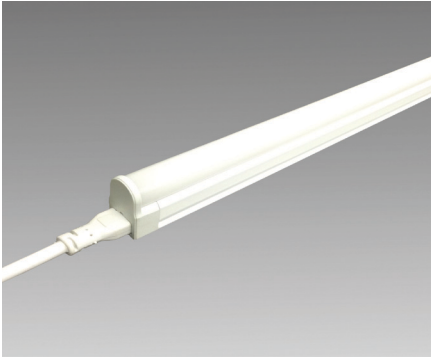

ELite-LED

**NOW
DIMMABLE**

Economically Priced Light Fixture with Integrated Driver

The ELite-LED is the perfect solution for new installation where lower upfront costs are required. It features an integrated electronic driver and connecting system for easy installation. The ELite-LED uses half the energy of T5 fluorescents with the same brightness and more than twice the lifetime. It is also now available in a dimmable version.

Product-Features

- 120 Vac LED with integrated electronic driver
- Available in five different sizes: 1' (5 W), 2' (9 W), 3' (12 W), 4' (15 W), 5' (18 W)
- **NEW Feature:** Line Voltage **Dimmable** with compatible LED wall dimmer
- DLC 4.0 QPL listed
- Stocked in 3000 K and 4100 K
- Available from 2700 K to 6500 K by special order
- Finish: White housing with white frosted lens
- 50,000 hours useable life
- Good CRI > 80
- Efficacy ≥ 104 lm/W
- Fixtures can interconnect with direct connectors or accessory cables
- Optional hardwire adapter box available
- Magnetic mounting clips available
- 277 V option available by special order (non-dimmable)