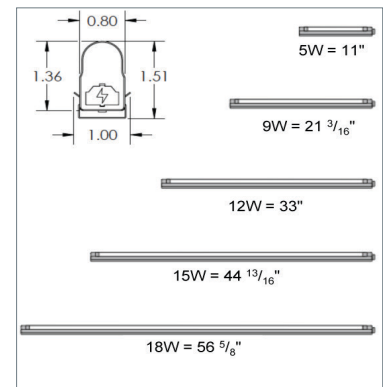

Product-Features

- 120 Vac LED with integrated electronic driver
- Available in five different sizes: 1' (5 W), 2' (9 W), 3' (12 W), 4' (15 W), 5' (18 W)
- **NEW Feature:** Line Voltage **Dimmable** with compatible LED wall dimmer
- DLC 4.0 QPL listed
- Stocked in 3000 K and 4100 K
- Available from 2700 K to 6500 K by special order
- Finish: White housing with white frosted lens
- 50,000 hours useable life
- Good CRI > 80
- Efficacy ≥ 104 lm/W
- Fixtures can interconnect with direct connectors or accessory cables
- Optional hardwire adapter box available
- Magnetic mounting clips available
- 277 V option available by special order (non-dimmable)