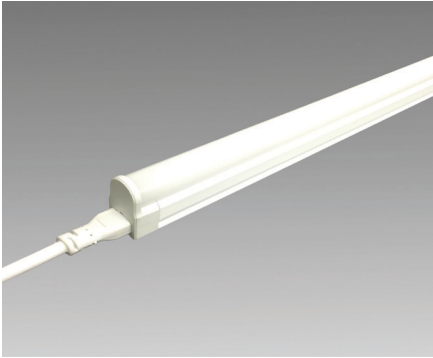

# ELite-LED

**NOW  
DIMMABLE**

## Economically Priced Light Fixture with Integrated Driver

The ELite-LED is the perfect solution for new installation where lower upfront costs are required. It features an integrated electronic driver and connecting system for easy installation. The ELite-LED uses half the energy of T5 fluorescents with the same brightness and more than twice the lifetime. It is also now available in a dimmable version.

### Product-Features

- 120 Vac LED with integrated electronic driver
- Available in five different sizes: 1' (5 W), 2' (9 W), 3' (12 W), 4' (15 W), 5' (18 W)
- **NEW Feature:** Line Voltage **Dimmable** with compatible LED wall dimmer
- DLC 4.0 QPL listed
- Stocked in 3000 K and 4100 K
- Available from 2700 K to 6500 K by special order
- Finish: White housing with white frosted lens
- 50,000 hours useable life
- Good CRI > 80
- Efficacy  $\geq 104$  lm/W
- Fixtures can interconnect with direct connectors or accessory cables
- Optional hardwire adapter box available
- Magnetic mounting clips available
- 277 V option available by special order (non-dimmable)