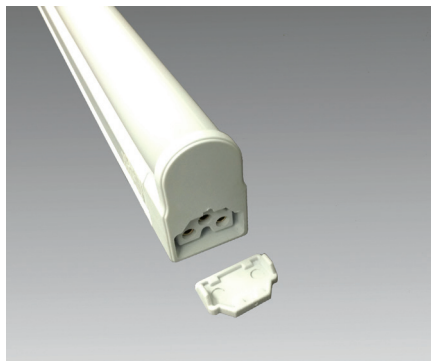

90 Degree Connector

What you'll need to buy

Light Fixtures

Length	Watt	Lumens	Code No. 3000 K
1'	6 W	710	EL/LED/12/3000/277/HO
2'	11 W	1450	EL/LED/22/3000/277/HO
3'	16 W	2150	EL/LED/34/3000/277/HO
4'	20.5	2900	EL/LED/46/3000/277/HO
5'	26 W	3550	EL/LED/59/3000/277/HO

Length	Watt	Lumens	Code No. 4000 K
1'	6 W	710	EL/LED/12/4000/277/HO
2'	11 W	1450	EL/LED/22/4000/277/HO
3'	16 W	2150	EL/LED/34/4000/277/HO
4'	20.5 W	2900	EL/LED/46/4000/277/HO
5'	26 W	3550	EL/LED/59/4000/277/HO

Power Cords

	Length	Code No.
With Plug	36"	EL/LED/PC36
	48"	EL/LED/PC48
	72"	EL/LED/PC72
	96"	EL/LED/PC96
	132"	EL/LED/PC132
	144"	EL/LED/PC144

* 90 degree power cord available by special order

Accessories

	Code No.
Hardwire Box	EL/LED/HWB
Hardwire Box, switch	EL/LED/HWB/S

Connecting Cables

	Length	Code No.
Straight Connector	6"	EL/LED/CC6
	12"	EL/LED/CC12
	24"	EL/LED/CC24
	36"	EL/LED/CC36
	48"	EL/LED/CC48
	72"	EL/LED/CC72
90 Degree Connector	96"	EL/LED/CC96
	144"	EL/LED/CC144
90 Degree Connector	6"	EL/LED/CC6/90
	12"	EL/LED/CC12/90
	24"	EL/LED/CC24/90
	36"	EL/LED/CC36/90
	48"	EL/LED/CC48/90
	72"	EL/LED/CC72/90
	96"	EL/LED/CC96/90
	144"	EL/LED/CC144/90