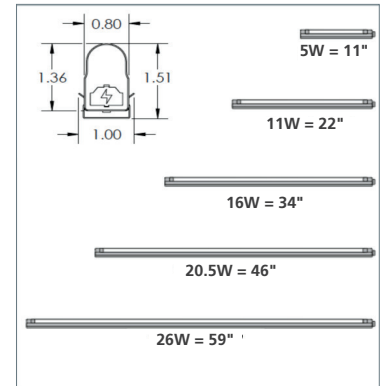

Product-Features

- 120 Vac LED with integrated electronic driver
- Available in five different sizes: 1' (6 W), 2' (11 W), 3' (16 W), 4' (20.5 W), 5' (26 W)
- **DLC 4.4 QPL** listed
- Stocked in 3000 K and 4000 K
- Finish: White housing with white frosted lens
- 50,000 hours usable life
- Good CRI >80
- Efficacy ≥ 150 lm/W
- Fixtures can interconnect with direct connectors or accessory cables
- Optional hardwire adapter box available
- Magnetic mounting clips available

Fixture	Watts	Max Interconnected
EL/LED/12/HO	6 W	83
EL/LED/22/HO	11 W	45
EL/LED/34/HO	16 W	31
EL/LED/46/HO	20.5 W	24
EL/LED/59/HO	26 W	19

90 Degree Connector

What you'll need to buy

Light Fixtures

Length	Watt	Lumens	Code No. 3000 K
1'	6 W	710	EL/LED/12/3000/277/HO
2'	11 W	1450	EL/LED/22/3000/277/HO
3'	16 W	2150	EL/LED/34/3000/277/HO
4'	20.5	2900	EL/LED/46/3000/277/HO
5'	26 W	3550	EL/LED/59/3000/277/HO