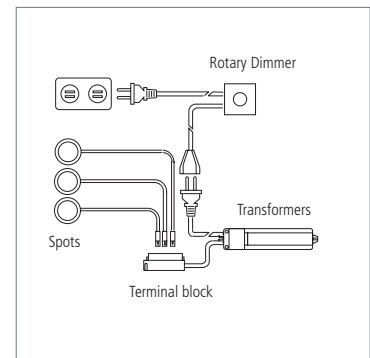

ERD1

Rotary Dimmer

Full range dimmer for all Hera halogen systems.

Product-Features

ERD1

- 110 V/60Hz maximum 300 W
- Can be used with 1 – 5 60 W or 1 – 2 120 W electronic transformers
- Provides linear dimming from 0 – 100 %
- Easy installation – no wiring necessary
- Available in black only

What you'll need to buy

Description	Code No.
Rotary Dimmer - Black	ERD1/BL