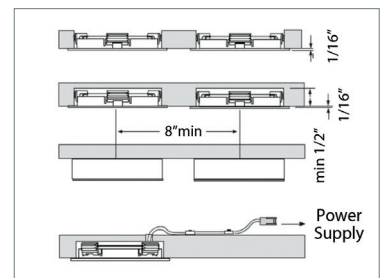

Product-Features

- Energy efficient using only 4 W
- Stocked in 3000 K and 4000 K
- Available from 2700 K to 6500 K by special order
- Stainless Steel or Matte Chrome finish
- 50,000 hours usable life
- Efficacy: 60 lm/W
- Excellent CRI > 85
- Attached 98" connecting cable with plug-in connector
- To be used with 24 Vdc Constant Voltage Driver
- Surface mount ring available separately
- Dimmable with optional accessories