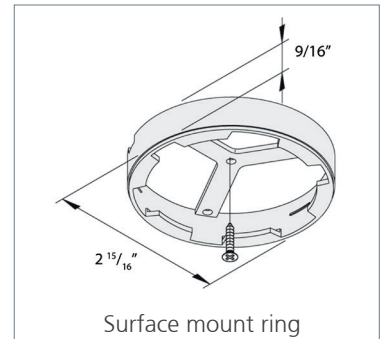

FR68-LED

Flat, Recessed LED Spotlight with Frosted Lens

The FR68-LED is a LED spotlight with a frosted lens that helps reduce glare. The lens also eliminates diode dots for a sleeker look if the spotlight is mounted slightly above eye level.

Product-Features

- Energy efficient using only 4 W
- Stocked in 3000 K and 4000 K
- Available from 2700 K to 6500 K by special order
- Stainless Steel or Matte Chrome finish
- 50,000 hours usable life
- Efficacy: 60 lm/W
- Excellent CRI > 85
- Attached 98" connecting cable with plug-in connector
- To be used with 24 Vdc Constant Voltage Driver
- Surface mount ring available separately
- Dimmable with optional accessories