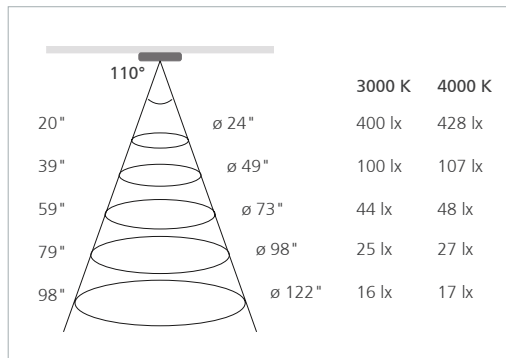

FR68-LED

Flat, Recessed LED Spotlight with Frosted Lens

The FR68-LED is a LED spotlight with a frosted lens that helps reduce glare. The lens also eliminates diode dots for a sleeker look if the spotlight is mounted slightly above eye level.

Product-Features

- Energy efficient using only 4 W
- Stocked in 3000 K and 4000 K
- Available from 2700 K to 6500 K by special order
- Stainless Steel or Matte Chrome finish
- 50,000 hours usable life
- Efficacy: 60 lm/W
- Excellent CRI > 85
- Attached 98" connecting cable with plug-in connector
- To be used with 24 Vdc Constant Voltage Driver
- Surface mount ring available separately
- Dimmable with optional accessories