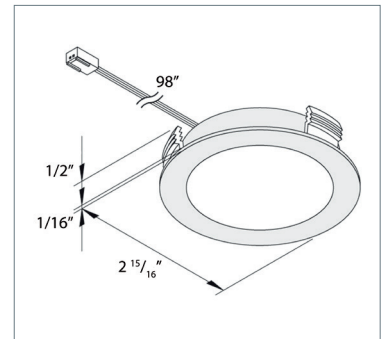

FR68-LED

Flat, Recessed LED Spotlight with Frosted Lens

The FR68-LED is a LED spotlight with a frosted lens that helps reduce glare. The lens also eliminates diode dots for a sleeker look if the spotlight is mounted slightly above eye level.

Product-Features

- Energy efficient using only 4 W
- Stocked in 3000 K and 4000 K
- Available from 2700 K to 6500 K by special order
- Stainless Steel or Matte Chrome finish
- 50,000 hours usable life
- Efficacy: 60 lm/W
- Excellent CRI > 85
- Attached 98" connecting cable with plug-in connector
- To be used with 24 Vdc Constant Voltage Driver
- Surface mount ring available separately
- Dimmable with optional accessories

Cables and Connectors

Description	Code No.
Power Cable Extension 39"	KB12LEDCC39/H
Power Cable Extension 98"	KB12LEDCC98/H
Terminal Block	PS24V/TB

Optional Accessories (pages 54-55)

Description	Code No.
Surface Mount Ring, Stainless Steel	DIR68/SS
Surface Mount Ring, Matte Chrome	DIR68/MC
Dimmer	STICKPSDIM/S
Dimmer Controller	DIMCONTROL/S
Remote Control Dimmer	RCPSDIM
Rocker Switch	PS24V/ SWITCH