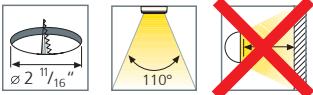

Product-Features

- Energy efficient using only 4 W
- Stocked in 3000 K and 4000 K
- Available from 2700 K to 6500 K by special order
- Stainless Steel or Matte Chrome finish
- 50,000 hours usable life
- Efficacy: 60 lm/W
- Excellent CRI > 85
- Attached 98" connecting cable with plug-in connector
- To be used with 24 Vdc Constant Voltage Driver
- Surface mount ring available separately
- Dimmable with optional accessories