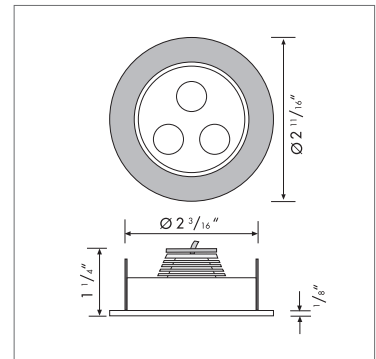

HO-LED

High Output Swivel and Non-Swivel LED Spotlights

Hera's swivel and non-swivel HO-LED spotlights are ideal for applications where high levels of LED light are desired and minimal installation dimensions are not so important. The spotlights feature integrated 3 x 1.2 W high power LEDs with full LED optics. HO-LED Spots are perfect for displays, larger showcases, inside closets and even soffits.

Product-Features

- Energy efficient using only 3.6 W
- High quality, Brushed Aluminum housing
- Stocked in 3000 K and 5000 K
- Available from 2700 K to 6500 K by special order
- Swivel (+/- 20 degrees) and non-swivel version available
- Recess depth 1 1/8" non-swivel, 1 1/16" swivel
- Efficacy: 6500 K 84 lm/W, 3000 K 106 lm/W
- Approved for use in closet applications
- Attached 79" connecting cable with plug-in connector
- Additional LED connecting cables are available in 36" and 72"
- To be used with 350 mA Constant Current Driver
- Dimmable with available accessories