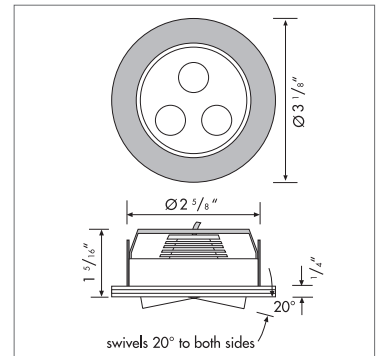

HO-LED

High Output Swivel and Non-Swivel LED Spotlights

Hera's swivel and non-swivel HO-LED spotlights are ideal for applications where high levels of LED light are desired and minimal installation dimensions are not so important. The spotlights feature integrated 3 x 1.2 W high power LEDs with full LED optics. HO-LED Spots are perfect for displays, larger showcases, inside closets and even soffits.

Product-Features

- Energy efficient using only 3.6 W
- High quality, Brushed Aluminum housing
- Stocked in 3000 K and 5000 K
- Available from 2700 K to 6500 K by special order
- Swivel (+/- 20 degrees) and non-swivel version available
- Recess depth 1 1/8" non-swivel, 1 1/16" swivel
- Efficacy: 6500 K 84 lm/W, 3000 K 106 lm/W
- Approved for use in closet applications
- Attached 79" connecting cable with plug-in connector
- Additional LED connecting cables are available in 36" and 72"
- To be used with 350 mA Constant Current Driver
- Dimmable with available accessories

HO-LED 2