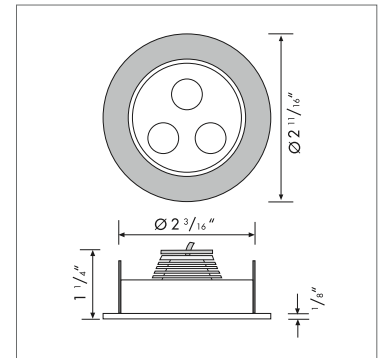

HO-LED

High Output Swivel and Non-Swivel LED Spotlights

Hera's swivel and non-swivel HO-LED spotlights are ideal for applications where high levels of LED light are desired and minimal installation dimensions are not so important. The spotlights feature integrated 3 x 1.2 W high power LEDs with full LED optics. HO-LED Spots are perfect for displays, larger showcases, inside closets and even soffits.

Product-Features

- Energy efficient using only 3.6 W
- High quality, Brushed Aluminum housing
- Stocked in 3000 K and 5000 K
- Available from 2700 K to 6500 K by special order
- Swivel (+/- 20 degrees) and non-swivel version available
- Recess depth 1 1/8" non-swivel, 1 1/16" swivel
- Efficacy: 6500 K 84 lm/W, 3000 K 106 lm/W
- Approved for use in closet applications
- Attached 79" connecting cable with plug-in connector
- Additional LED connecting cables are available in 36" and 72"
- To be used with 350 mA Constant Current Driver
- Dimmable with available accessories