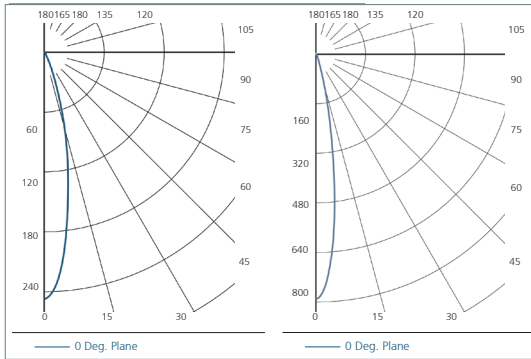

HO-LED2/WW

HO-LED1/CW