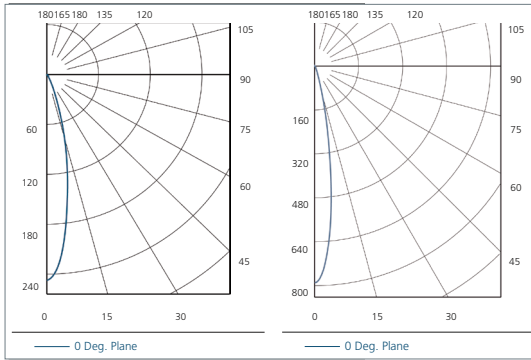

HO-LED2/WW

HO-LED1/CW