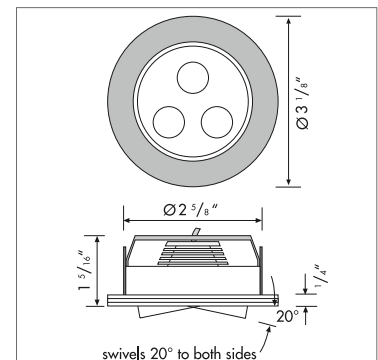

HO-LED

High Output Swivel and Non-Swivel LED Spotlights

Hera's swivel and non-swivel HO-LED spotlights are ideal for applications where high levels of LED light are desired and minimal installation dimensions are not so important. The spotlights feature integrated 3 x 1.2 W high power LEDs with full LED optics. HO-LED Spots are perfect for displays, larger showcases, inside closets and even soffits.

Product-Features

- Energy efficient using only 3.6 W
- High quality, Brushed Aluminum housing
- Stocked in 3000 K and 5000 K
- Available from 2700 K to 6500 K by special order
- Swivel (+/- 20 degrees) and non-swivel version available
- Recess depth 1 1/8" non-swivel, 1 1/16" swivel
- Efficacy: 6500 K 84 lm/W, 3000 K 106 lm/W
- Approved for use in closet applications
- Attached 79" connecting cable with plug-in connector
- Additional LED connecting cables are available in 36" and 72"
- To be used with 350 mA Constant Current Driver
- Dimmable with available accessories

HO-LED 2