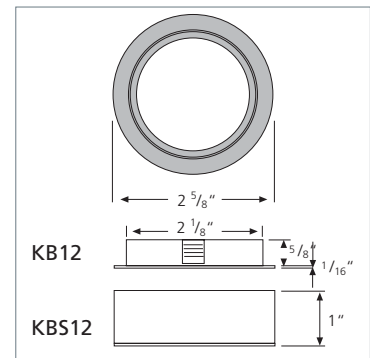

KB12/KBS12

Compact Surface Or Recessed Mounted Spotlight

Designed for various applications, e.g. kitchen cabinets, display cases, exhibits, etc. Ideal for installation in wood and sheet metal.

Product-Features

KB12

- Recess depth $\frac{5}{8}$ " or $\frac{1}{2}$ " (with spacer ring R12)
- Highly polished aluminum reflector
- Friction fit
- Easy to relamp
- Clear or frosted tempered glass lens
- 12 V/10 or 20 W bulb included
- Attached 72" connecting cable with NV6 plug
- Available in white, black, chrome, stainless steel and gold
- Special accessories available:
R12-Spacer ring to reduce recess depth
- Can be used with 10,000 hrs. Xenon bi-pin bulb (special order)

4,000 hrs. Osram bulb included

KBS12

- Same as KB12 but surface mounted
- Overall surface height 1"

What you'll need to buy

Spotlights

KB12

Recessed, 20 W

| Finish | Code No. |
|-----------------|----------|
| White | KB1220WH |
| Black | KB1220BL |
| Chrome | KB1220CH |
| Gold | KB1220GO |
| Stainless Steel | KB1220SS |

KBS12

Surface mounted, 20 W

| Finish | Code No. |
|-----------------|-----------|
| White | KBS1220WH |
| Black | KBS1220BL |
| Gold | KBS1220GO |
| Stainless Steel | KBS1220SS |

Transformers

| Description | Code No. |
|------------------|----------|
| Premium 120 Watt | UK-120TW |