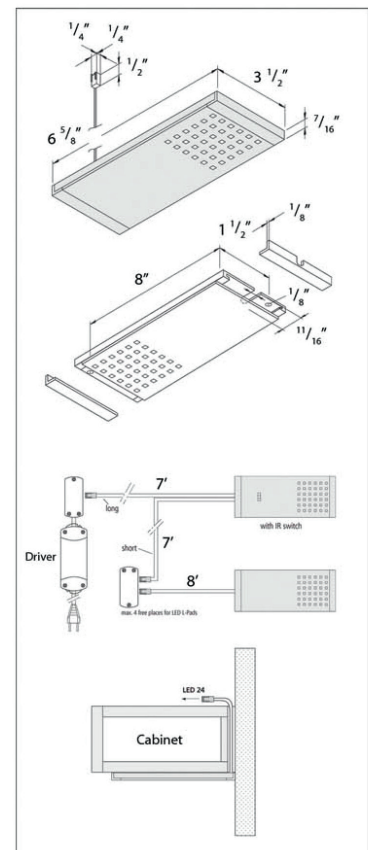

LPad-LED

Low Profile Surface-Mounted LED Spotlight

Pure & elegant design combined with sophisticated materials and brilliant color finishes makes this LED spotlight an incomparable eyecatcher. An optional touchless IR switch operates the spotlight and the integrated Hera Nightlight-System guides your way through the dark night. The unique modern design of the LPad-LED attributed to winning the Red Dot Design award.

Product-Features

- Energy Efficient: Only 7.5 W
- Extremely long lamp life, rated 50,000 hours
- Approved for use in closet applications
- Available in cool white or warm white LEDs
- Finishes available: Stainless Steel, Black, White
- Good color rendering, CRI > 90
- To be used with 24 Vdc LED driver
- Dimmable with optional accessories
- Available with integrated IR Switch

reddot design award
winner 2010