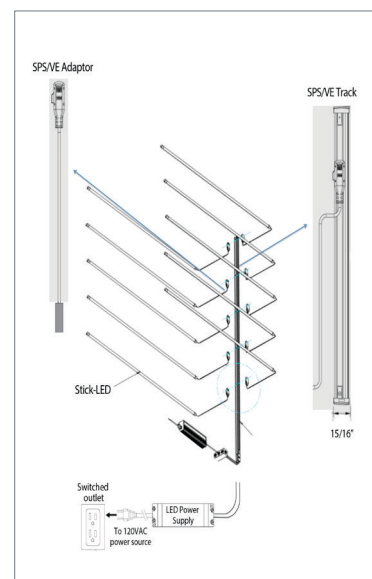

SPS/VE

NEW

The Most Cost Effective Way to Integrate Lighting into Gondola Shelving

The new SPS/VE is a value engineered Shelf Power System that works with Hera's 24 V LED lighting. The track has magnetic backing allowing for easy installation in metal gondolas. This system also features simple rotate and lock shelf plugs which aid in quick and easy shelving changes.

Product-Features

- Track available in 48" and 78" lengths
- Track comes in a White or Black finish
- Track has a magnetic back for easy installation on metal shelving
- Accessories and cables have small magnets to help with wire management
- To be used with Hera 24 Vdc Consant Voltage Driver
- Each track can support up to 100 W
- Can be used with Stick3, Stick2, StickVE, Twinstick2 and TapeBasic

What You'll Need To Buy

Description	Code No.
SPS/VE Power Track 48", White	SPSVE/TRACK/48/WH
SPS/VE Power Track 48", Black	SPSVE/TRACK/48/BL
SPS/VE Power Track 78", White	SPSVE/TRACK/78/WH
SPS/VE Power Track 78", Black	SPSVE/TRACK/78/BL
Power Terminal Plug 16", White	SPSVE/PTP/16/WH
Power Terminal Plug 16", Black	SPSVE/PTP/16/BL
Power Terminal Plug 39", White	SPSVE/PTP/39/WH
Power Terminal Plug 39", Black	SPSVE/PTP/39/BL
Shelf Plug 16", White	SPSVE/SHP/16/WH
Shelf Plug 16", Black	SPSVE/SHP/16/BL