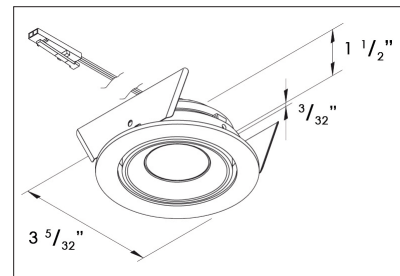

SR68-LED

Recessed Swivel LED Spotlight With High Power LEDs

The SR68-LED, Hera's newest addition to its swivel spotlight family is in a class by itself. Designed for applications where high levels of light are desired, this spotlight is perfect for large arrangements where product presentation is crucial. With swivel and tilt capabilities for flexible applications, these spotlights are perfect for creating an attractive and well-balanced display. The SR68-LED has a luminous efficacy of 59 lm/W.

Product-Features

- High quality brushed aluminum housing
- Energy efficient using only 5.3 W
- Stocked in 3000K and 4100K
- Available from 2700K to 6500K by special order
- 50,000 hours useable life
- Excellent color rendering, CRI>85
- 20° swivel and tilt to either side
- Recess depth, either 1 1/2" or 2 13/32"
- Approved for use in closet applications
- Attached 98" connecting cable with plug-in connector
- No UV rays
- To be used with 350 mA driver
- Dimmable with available accessories