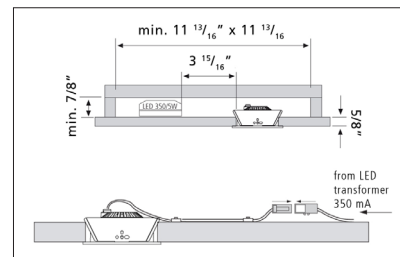

SR68-LED

Recessed Swivel LED Spotlight With High Power LEDs

The SR68-LED, Hera's newest addition to its swivel spotlight family is in a class by itself. Designed for applications where high levels of light are desired, this spotlight is perfect for large arrangements where product presentation is crucial. With swivel and tilt capabilities for flexible applications, these spotlights are perfect for creating an attractive and well-balanced display. The SR68-LED has a luminous efficacy of 59 lm/W.

Product-Features

- High quality brushed aluminum housing
- Energy efficient using only 5.3 W
- Stocked in 3000K and 4100K
- Available from 2700K to 6500K by special order
- 50,000 hours useable life
- Excellent color rendering, CRI>85
- 20° swivel and tilt to either side
- Recess depth, either 1 1/2" or 2 13/32"
- Approved for use in closet applications
- Attached 98" connecting cable with plug-in connector
- No UV rays
- To be used with 350 mA driver
- Dimmable with available accessories