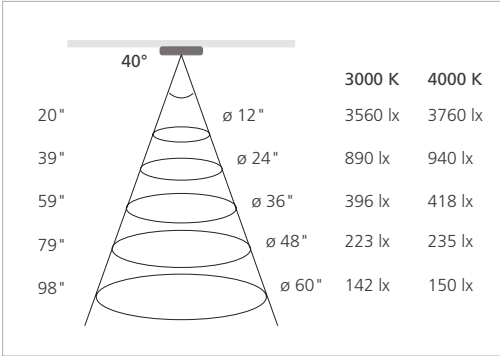

## Recessed Swivel LED Spotlight with High Light Output

The SR45-LED is an ultra compact spotlight which delivers very high light output. It also features a 20° swivel and tilt to either side allowing for optimal lighting in a display case.

### Product-Features

- Energy efficient using only 5.3 W
- Stocked in 3000 K and 4000 K
- Available from 2700 K to 6500 K by special order
- Stainless Steel or White finish
- 50,000 hours useable life
- Efficacy: 91 lm/W
- Good CRI > 82
- 20° swivel and tilt to either side
- Attached 79" connecting cable with plug-in connector
- Approved for use in closet applications
- To be used with 350 mA Constant Current Driver
- Dimmable with optional accessories

Panel Thickness (Y)	Mounting Depth (X)
Up to 5/8"	1 1/4"
11/16" to 3/4"	1 3/8"
13/16" to 1 7/8"	1 5/8"
15/16" to 1 3/16"	1 13/16"