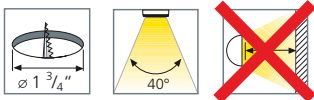

SR45-LED

Recessed Swivel LED Spotlight with High Light Output

The SR45-LED is an ultra compact spotlight which delivers very high light output. It also features a 20° swivel and tilt to either side allowing for optimal lighting in a display case.

Product-Features

- Energy efficient using only 5.3 W
- Stocked in 3000 K and 4000 K
- Available from 2700 K to 6500 K by special order
- Stainless Steel or White finish
- 50,000 hours useable life
- Efficacy: 91 lm/W
- Good CRI > 82
- 20° swivel and tilt to either side
- Attached 79" connecting cable with plug-in connector
- Approved for use in closet applications
- To be used with 350 mA Constant Current Driver
- Dimmable with optional accessories

Panel Thickness (Y)	Mounting Depth (X)
Up to 5/8"	1 1/4"
11/16" to 3/4"	1 3/8"
13/16" to 1 7/8"	1 5/8"
15/16" to 1 3/16"	1 13/16"