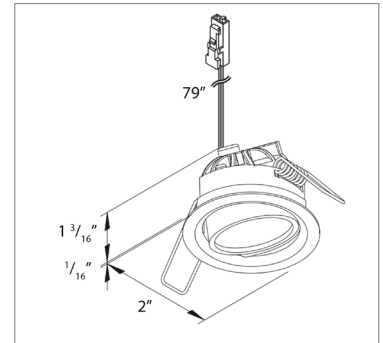

## Recessed Swivel LED Spotlight with High Light Output

The SR45-LED is an ultra compact spotlight which delivers very high light output. It also features a 20° swivel and tilt to either side allowing for optimal lighting in a display case.

Panel Thickness (Y)	Mounting Depth (X)
Up to 5/8"	1 1/4"
11/16" to 3/4"	1 3/8"
13/16" to 1 7/8"	1 5/8"
15/16" to 1 3/16"	1 13/16"