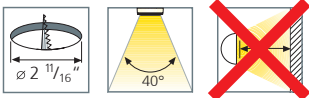

### Product-Features

- High quality Brushed Aluminum housing
- Energy efficient using only 5.3 W
- Stocked in 3000 K and 4000 K
- Available from 2700 K to 6500 K by special order
- 70,000 hours usable life
- Efficacy: Warm White 90 lm/W, Cool White 95 lm/W
- Excellent CRI > 90
- 20° swivel and tilt to either side
- Recess depth 1 1/2"
- Approved for use in closet applications
- Attached 98" connecting cable with plug-in connector
- To be used with 350 mA Constant Current Driver
- Dimmable with available accessories