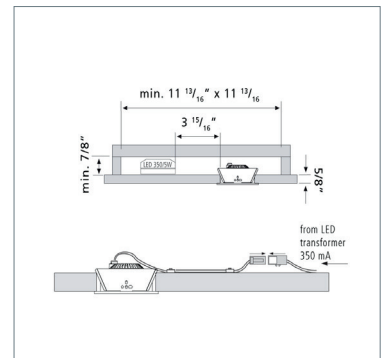

## Recessed Swivel LED Spotlight with Extremely High Light Output

Designed for applications where high levels of light are desired, this spotlight is perfect for large arrangements where product presentation is crucial. With swivel and tilt capabilities for flexibility and a semi-frosted lens, these spotlights are perfect for creating an attractive and well-balanced display.

### Product-Features

- High quality Brushed Aluminum housing
- Energy efficient using only 5.3 W
- Stocked in 3000 K and 4000 K
- Available from 2700 K to 6500 K by special order
- 70,000 hours usable life
- Efficacy: Warm White 90 lm/W, Cool White 95 lm/W
- Excellent CRI > 90
- 20° swivel and tilt to either side
- Recess depth 1 1/2"
- Approved for use in closet applications
- Attached 98" connecting cable with plug-in connector
- To be used with 350 mA Constant Current Driver
- Dimmable with available accessories