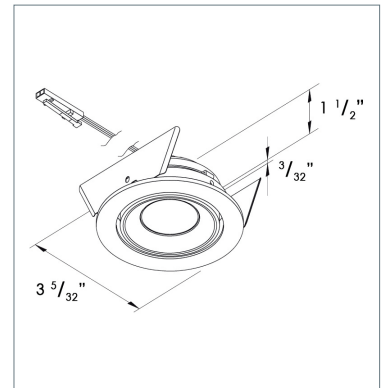

### Product-Features

- High quality Brushed Aluminum housing
- Energy efficient using only 5.3 W
- Stocked in 3000 K and 4000 K
- Available from 2700 K to 6500 K by special order
- 70,000 hours usable life
- Efficacy: Warm White 90 lm/W, Cool White 95 lm/W
- Excellent CRI > 90
- 20° swivel and tilt to either side
- Recess depth 1 1/2"
- Approved for use in closet applications
- Attached 98" connecting cable with plug-in connector
- To be used with 350 mA Constant Current Driver
- Dimmable with available accessories