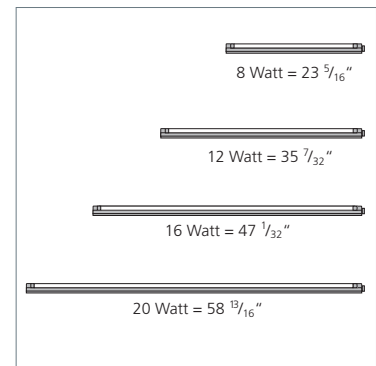

SlimLite XL-T5 LED Replacement Lamp

Replace Current SlimLite XL Fluorescent Fixtures with LED

These brand new LED replacement lamps are to be used to upgrade existing SlimLite XL Fluorescent fixtures to the latest LED technology. It is a direct T5 lamp replacement with no wiring needed. Enjoy the benefits of LEDs such as immediate energy reduction and high, even light output. It is stocked in three sizes and three color temperatures.

Product-Features

- Direct T5 lamp replacement for SlimLite XL Fluorescent
- Reduced energy consumption of almost 50% for the ballast
- Extremely long bulb life of 35,000 hours
- Available in three lengths: 22" (8 W), 34" (12 W) and 46" (16 W)
- 59" (20 W) available by special order
- Color temperatures available in 3500K, 4100K and 5500K
- CRI >80
- 75 lm/W - 93 lm/W