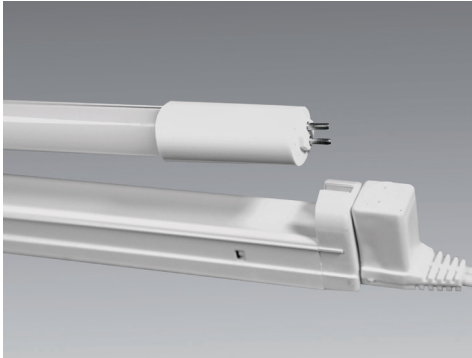

SlimLite XL-T5 LED Replacement Lamp

Replace Current SlimLite XL Fluorescent Fixtures with LED

These brand new LED replacement lamps are to be used to upgrade existing SlimLite XL Fluorescent fixtures to the latest LED technology. It is a direct T5 lamp replacement with no wiring needed. Enjoy the benefits of LEDs such as immediate energy reduction and high, even light output. It is stocked in three sizes and three color temperatures.

Product-Features

- Direct T5 lamp replacement for SlimLite XL Fluorescent
- Reduced energy consumption of almost 50% for the ballast
- Extremely long bulb life of 35,000 hours
- Available in three lengths: 22" (8 W), 34" (12 W) and 46" (16 W)
- 59" (20 W) available by special order
- Color temperatures available in 3500K, 4100K and 5500K
- CRI >80
- 75 lm/W - 93 lm/W

*59" Available as special order only