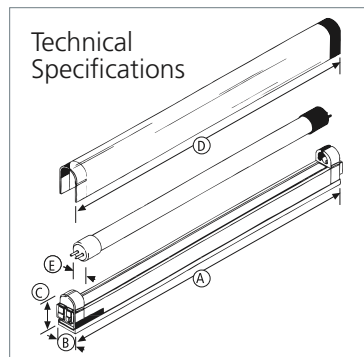

SlimLite XL T5

T5 Fluorescent Light Fixture with Integrated Connecting System and Electronic Ballast

The XL offers all the benefits of SlimLite: It's cooler, brighter and more compact than most other fluorescent fixtures. SlimLite XL features standard T-5 lamps which are available in a variety of light colors. Its optional plexiglas cover makes it an ideal light fixture for food applications.

Product-Features

- Built-in electronic ballast
- Energy efficient, only 8 W, 14 W, 21 W, 28 W and 35 W
- Uses standard T-5 lamps (to be ordered separately)
- Good CRI > 80
- Plug-in modular system permits easy connection for continuous lighting
- Long bulb life, rated 20,000 hrs.
- Available in five different lengths:
1' (12 $\frac{7}{8}$ "), 2' (23 $\frac{1}{8}$ "), 3' (34 $\frac{7}{8}$ "),
4' (46 $\frac{3}{4}$ ") and 5' (58 $\frac{7}{16}$ ") width: 29 $\frac{1}{32}$ " , height: 1 $\frac{5}{16}$ "
- Optional plexiglass cover available (to be ordered separately)
- Contemporary white housing
- End of lamp life circuitry to protect ballast

What you'll need to buy

SlimLite XL Fluorescent Light Fixture

Description	Watt	Length	Code No.
ES12	8	12 ⁷ / ₈ "	ES12/R
ES22	14	23 ¹ / ₈ "	ES22/R
ES34	21	34 ⁷ / ₈ "	ES34/R
ES46	28	46 ³ / ₄ "	ES46/R
ES59	35	58 ⁷ / ₁₆ "	ES59/R

	ES12	ES22	ES34	ES46	ES59
Ⓐ fixture length	12 ⁷ / ₈ "	23 ¹ / ₈ "	34 ⁷ / ₈ "	46 ³ / ₄ "	58 ⁷ / ₁₆ "
Ⓑ fixture width	²⁹ / ₃₂ "	²⁹ / ₃₂ "	²⁹ / ₃₂ "	²⁹ / ₃₂ "	²⁹ / ₃₂ "
Ⓒ fixture height with diffuser	1 ⁵ / ₁₆ "	1 ⁵ / ₁₆ "	1 ⁵ / ₁₆ "	1 ⁵ / ₁₆ "	1 ⁵ / ₁₆ "
Ⓓ tube length	11 ¹ / ₄ "	21 ¹ / ₂ "	33 ¹ / ₄ "	45 ¹ / ₈ "	57"
Ⓔ tube diameter	T5 (⁵ / ₈ "	T5 (⁵ / ₈ "	T5 (⁵ / ₈ "	T5 (⁵ / ₈ "	T5 (⁵ / ₈ "
watts	8	14	21	28	35
lumens	400	1350	2100	2900	3650
current	136 mA	136 mA	198 mA	253 mA	315 mA
in-rush current	less than 5 AMP				
CRI	> 82	> 82	> 82	> 82	> 82
voltage	AC 120	AC 120	AC 120	AC 120	AC 120
frequency	60 Hz	60 Hz	60 Hz	60 Hz	60 Hz
maximum watts in line	585 Watts	585 Watts	585 Watts	585 Watts	585 Watts