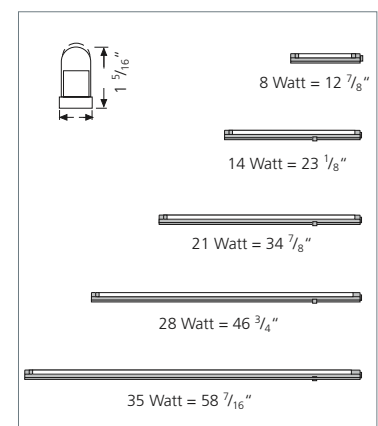

Product-Features

- Built-in electronic ballast
- Energy efficient, only 8 W, 14 W, 21 W, 28 W and 35 W
- Uses standard T-5 lamps (to be ordered separately)
- Good CRI > 80
- Plug-in modular system permits easy connection for continuous lighting
- Long bulb life, rated 20,000 hrs.
- Available in five different lengths:
1' (12 $\frac{7}{8}$ "), 2' (23 $\frac{1}{8}$ "), 3' (34 $\frac{7}{8}$ "),
4' (46 $\frac{3}{4}$ ") and 5' (58 $\frac{7}{16}$ ") width: 29 $\frac{1}{32}$ " , height: 1 $\frac{5}{16}$ "
- Optional plexiglass cover available (to be ordered separately)
- Contemporary white housing
- End of lamp life circuitry to protect ballast

What you'll need to buy

SlimLite XL Fluorescent Light Fixture

Description	Watt	Length	Code No.
ES12	8	12 ⁷ / ₈ "	ES12/R
ES22	14	23 ¹ / ₈ "	ES22/R
ES34	21	34 ⁷ / ₈ "	ES34/R
ES46	28	46 ³ / ₄ "	ES46/R
ES59	35	58 ⁷ / ₁₆ "	ES59/R

	ES12	ES22	ES34	ES46	ES59
Ⓐ fixture length	12 ⁷ / ₈ "	23 ¹ / ₈ "	34 ⁷ / ₈ "	46 ³ / ₄ "	58 ⁷ / ₁₆ "
Ⓑ fixture width	²⁹ / ₃₂ "	²⁹ / ₃₂ "	²⁹ / ₃₂ "	²⁹ / ₃₂ "	²⁹ / ₃₂ "
Ⓒ fixture height with diffuser	1 ⁵ / ₁₆ "	1 ⁵ / ₁₆ "	1 ⁵ / ₁₆ "	1 ⁵ / ₁₆ "	1 ⁵ / ₁₆ "
Ⓓ tube length	11 ¹ / ₄ "	21 ¹ / ₂ "	33 ¹ / ₄ "	45 ¹ / ₈ "	57"
Ⓔ tube diameter	T5 (⁵ / ₈ "	T5 (⁵ / ₈ "	T5 (⁵ / ₈ "	T5 (⁵ / ₈ "	T5 (⁵ / ₈ "
watts	8	14	21	28	35
lumens	400	1350	2100	2900	3650
current	136 mA	136 mA	198 mA	253 mA	315 mA
in-rush current	less than 5 AMP				
CRI	> 82	> 82	> 82	> 82	> 82
voltage	AC 120	AC 120	AC 120	AC 120	AC 120
frequency	60 Hz	60 Hz	60 Hz	60 Hz	60 Hz
maximum watts in line	585 Watts	585 Watts	585 Watts	585 Watts	585 Watts