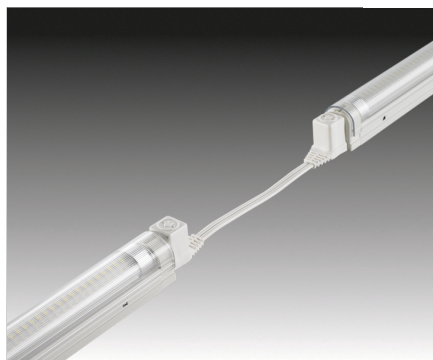

# SlimLite XL-LED

## An Easy Way to Upgrade to LED

The SlimLiteXL-LED is an easy way to upgrade from current SlimLite XL fluorescent fixtures to LED. Just unplug the existing fixture, plug in the new fixture to existing power cords and you are on your way to energy efficient and low maintenance displays. With the same light output as our T5 fluorescent, this LED uses only half the energy and offers double the lamp life.

## Product-Features

- LED with integrated electronic driver
- Available in five different sizes: 1' (3.5 W), 2' (6.7 W), 3' (10.8 W) and 4' (14.5 W)
- Stocked in 3000 K and 4100 K
- Available from 2700 K to 6500 K by special order
- 50,000 hours useable life
- Excellent CRI > 85
- Plug-in modular system allows for easy installation and continuous lighting
- Approved for use in closet applications
- Optional plexiglas cover available (to be ordered separately)