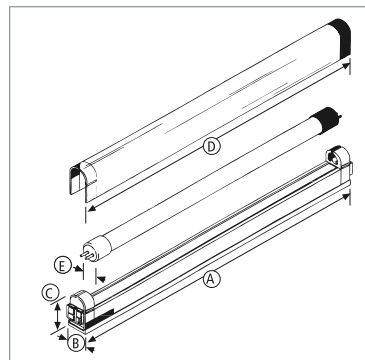

What you'll need to buy

Light Fixtures

Description	Watt	Length	Lumens	Color	Code No.
ES12LED	3.5	12 7/8"	298	3000 K	ES12LED/WW
			348	4100 K	ES12LED/CW
ES22LED	6.7	23 1/8"	567	3000 K	ES22LED/WW
			661	4100 K	ES22LED/CW
ES34LED	10.8	34 7/8"	895	3000 K	ES34LED/WW
			1044	4100 K	ES34LED/CW
ES46LED	14.5	46 3/4"	1193	3000 K	ES46LED/WW
			1392	4100 K	ES46LED/CW

Includes LED tube

	ES12	ES22	ES34	ES46
fixture length	12 7/8"	23 1/8"	34 7/8"	46 3/4"
fixture width	29/32"	29/32"	29/32"	29/32"
fixture height with diffuser	1 5/16"	1 5/16"	1 5/16"	1 5/16"
tube length	11 1/4"	21 1/2"	33 1/4"	45 1/8"
tube diameter	5/8"	5/8"	5/8"	5/8"
watts	3,5	6,7	10,8	14,5
lumens	348	661	1044	1392
line current	0,04	0,09	0,13	0,16
CRI	> 85	> 85	> 85	>85
voltage	AC 120	AC 120	AC 120	AC 120
frequency	60 Hz	60 Hz	60 Hz	60 Hz
maximum watts in line	585 watts	585 watts	585 watts	585 watts
power factor	> .95	> .97	> .98	> .98
efficiency (%)	> 70	> 70	> 75	> 75

Accessories

	Description	Code No.
Power Cord*	6' long	SPC/XL
	6' with roller switch	SPC/S/XL
Connecting Cables	6" long	SCC6/XL
	1' long	SCC12/XL
	2' long	SCC24/XL
	4' long	SCC48/XL
	6' long	SCC72/XL
	10' long	SCC120/XL
Direct Connector		SDC/XL
Hardwire Box		SHWC/XL
	with switch	SHWC/S/XL
On/OFF Rocker Switch		SRS/XL
Optional Plexiglas Cover	for ES12LED	SPLX12
	for ES22LED	SPLX22
	for ES34LED	SPLX34
	for ES46LED	SPLX46

*Note: Power cords and connecting cables are also available with 90° or straight connectors and in various lengths