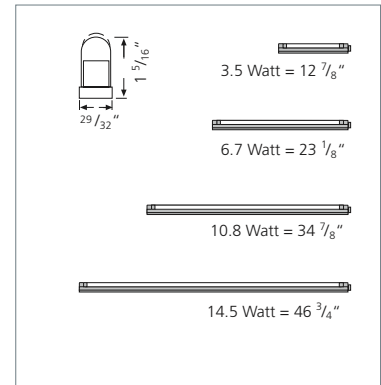

Product-Features

- LED with integrated electronic driver
- Available in five different sizes: 1' (3.5 W), 2' (6.7 W), 3' (10.8 W) and 4' (14.5 W)
- Stocked in 3000 K and 4100 K
- Available from 2700 K to 6500 K by special order
- 50,000 hours useable life
- Excellent CRI > 85
- Plug-in modular system allows for easy installation and continuous lighting
- Approved for use in closet applications
- Optional plexiglas cover available (to be ordered separately)