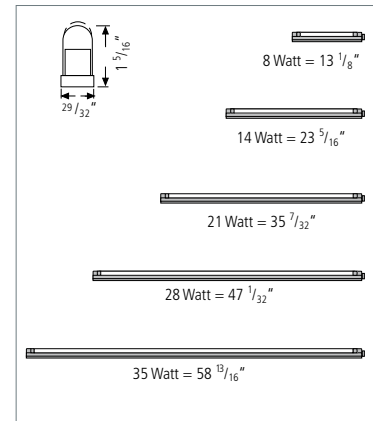

Product-Features

- Built-in electronic ballast
- Energy Efficient
- Uses standard T-5 lamps, CRI >82 (to be ordered separately)
- Extremely long bulb life of 20,000 hours
- Available in five lengths
- Optional plexiglas cover available (to be ordered separately)
- Contemporary white housing
- End of life circuitry to protect ballast
- Includes mounting brackets