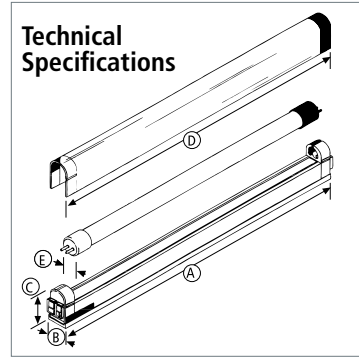

What you'll need to buy

SlimLite XL Grounded Light Fixture

Description	Watt	Length	Code No.
12"	8	13 1/8"	ES12/G
22"	14	23 5/16"	ES22/G
34"	21	35 7/32"	ES34/G
46"	28	47 1/32"	ES46/G
59"	35	58 13/16"	ES59/G

Also available with bulb and cover. Add **BC (Cool White)** or **WW BC (Warm White)** to product code.

	ES12	ES22	ES34	ES46	ES59
(A) fixture length	13 1/8"	23 5/16"	35 7/32"	47 1/32"	58 13/16"
(B) fixture width	1 1/32"	1 1/32"	1 1/32"	1 1/32"	1 1/32"
(C) fixture height with diffuser	1 11/16"	1 11/16"	1 11/16"	1 11/16"	1 11/16"
(D) tube length	11 1/4"	21 1/2"	33 1/4"	45 1/8"	57"
(E) tube diameter	T5 (5/8")	T5 (5/8")	T5 (5/8")	T5 (5/8")	T5 (5/8")
watts	8	14	21	28	35
lumens	400	1350	2100	2900	3650
current	136 mA	136 mA	198 mA	253 mA	315 mA
in-rush current	less than 5 AMP				
CRI	> 82	> 82	> 82	> 82	> 82
voltage	AC 120	AC 120	AC 120	AC 120	AC 120
frequency	60 Hz	60 Hz	60 Hz	60 Hz	60 Hz
maximum watts in line	585 Watts	585 Watts	585 Watts	585 Watts	585 Watts

Accessories

	Description	Code No.
A Power Cord	6' long	SPC/XL/G
	Note: 72" standard. 24" and 48" available	
	6' with rocker switch	SPC72/S/XL/G
C Connecting Cables	6" long	SCC6/XL/R/G
	6" long with straight connector	SCC6/STC/G
D Direct Connector		SDC/XL/R/G
E Replacement Bulb	8 W Cool White	SFB8
	8 W Warm White	SFB8WW
	14 W Cool White	SFB14
	14 W Warm White	SFB14WW
	21 W Cool White	SFB21
	21 W Warm White	SFB21WW
	28 W Cool White	SFB28
	28 W Warm White	SFB28WW
	35 W Cool White	SFB35
	35 W Warm White	SFB35WW
F Hardwire Box (by special order only)		SHWC/XL/G
	with switch	SHWC/S/XL/G
G ON/OFF Rocker Switch		SRS/XL/R/G
Plexiglas Cover	for ES12/G	SPLX12/R/G
	for ES22/G	SPLX22/R/G
	for ES34/G	SPLX34/R/G
	for ES46/G	SPLX46/R/G
	for ES59/G	SPLX59/R/G