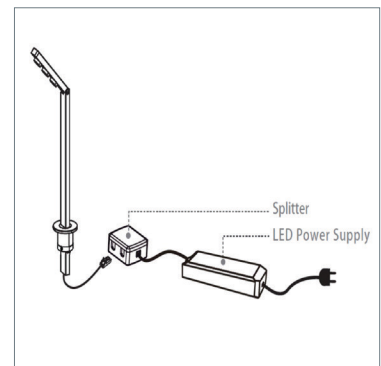

Stem-LED

LED Showcase Light

The Stem-LED is an adjustable LED Light fixture used for direct illumination of merchandise showcases. This fixture provides an extremely high and even light output and is particularly suitable for installation in jewelry cases, bringing out the sparkle in your diamonds. This fixture can be mounted to furniture and adjusted at the base and top to provide illumination where desired.

Product-Features

- Energy efficient using only 5 W of energy
- Extremely high, even light output
- Stocked in 10" size
- Available in 7" and 20" sizes by special order
- Stocked in 5000K
- Available from 2700K to 6500K by special order
- 50,000 hours usable life
- Efficacy ≥ 86 lm/W
- Good CRI > 80
- Stem head swivels 90°
- Base rotates 360°
- Comes with 46" connecting cable
- To be used with 20 W, 500 mA Constant Current Driver
- Driver comes with 6' power cord and 7" output cord between driver and terminal block
- Can connect up to four Stem-LEDs on one driver