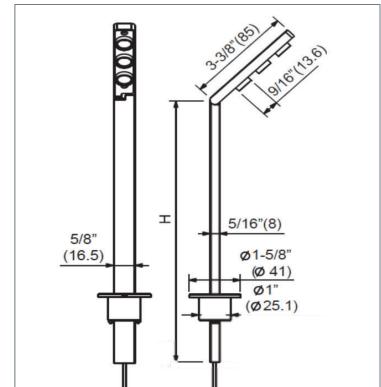

Stem-LED

LED Showcase Light

The Stem-LED is an adjustable LED Light fixture used for direct illumination of merchandise showcases. This fixture provides an extremely high and even light output and is particularly suitable for installation in jewelry cases, bringing out the sparkle in your diamonds. This fixture can be mounted to furniture and adjusted at the base and top to provide illumination where desired.

Product-Features

- Energy efficient using only 5 W of energy
- Extremely high, even light output
- Stocked in 10" size
- Available in 7" and 20" sizes by special order
- Stocked in 5000K
- Available from 2700K to 6500K by special order
- 50,000 hours usable life
- Efficacy ≥ 86 lm/W
- Good CRI > 80
- Stem head swivels 90°
- Base rotates 360°
- Comes with 46" connecting cable
- To be used with 20 W, 500 mA Constant Current Driver
- Driver comes with 6' power cord and 7" output cord between driver and terminal block
- Can connect up to four Stem-LEDs on one driver

What you'll need to buy

Light Fixtures

5000 K

Length	Lumens	Code No.
8 ⁵ / ₁₆ " *	430	STEMLED/7/500/SS
11 ¹ / ₄ "	430	STEMLED/10/500/SS
21 ¹ / ₁₆ " *	430	STEMLED/20/500/SS

* Available by special order only