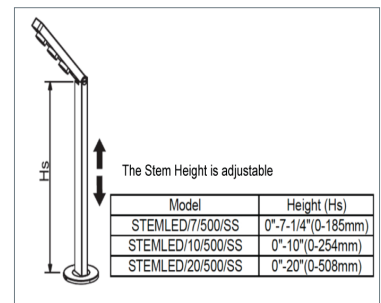

Stem-LED

LED Showcase Light

The Stem-LED is an adjustable LED Light fixture used for direct illumination of merchandise showcases. This fixture provides an extremely high and even light output and is particularly suitable for installation in jewelry cases, bringing out the sparkle in your diamonds. This fixture can be mounted to furniture and adjusted at the base and top to provide illumination where desired.

Product-Features

- Energy efficient using only 5 W of energy
- Extremely high, even light output
- Stocked in 10" size
- Available in 7" and 20" sizes by special order
- Stocked in 5000K
- Available from 2700K to 6500K by special order
- 50,000 hours usable life
- Efficacy ≥ 86 lm/W
- Good CRI > 80
- Stem head swivels 90°
- Base rotates 360°
- Comes with 46" connecting cable
- To be used with 20 W, 500 mA Constant Current Driver
- Driver comes with 6' power cord and 7" output cord between driver and terminal block
- Can connect up to four Stem-LEDs on one driver