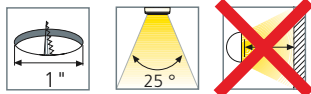

Stem-LED

LED Showcase Light

The Stem-LED is an adjustable LED Light fixture used for direct illumination of merchandise showcases. This fixture provides an extremely high and even light output and is particularly suitable for installation in jewelry cases, bringing out the sparkle in your diamonds. This fixture can be mounted to furniture and adjusted at the base and top to provide illumination where desired.

Product-Features

- Energy efficient using only 5 W of energy
- Extremely high, even light output
- Stocked in 10" size
- Available in 7" and 20" sizes by special order
- Stocked in 5000K
- Available from 2700K to 6500K by special order
- 50,000 hours usable life
- Efficacy ≥ 86 lm/W
- Good CRI > 80
- Stem head swivels 90°
- Base rotates 360°
- Comes with 46" connecting cable
- To be used with 20 W, 500 mA Constant Current Driver
- Driver comes with 6' power cord and 7" output cord between driver and terminal block
- Can connect up to four Stem-LEDs on one driver