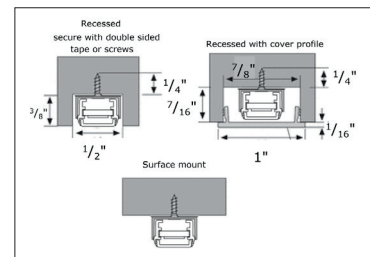

## High Output Miniature Linear LED Lighting With Integrated Connecting System

The brand new, high output Stick2HO-LEDs are 50% brighter than the Stick2-LED and use the same power consumption. The lens has a 120 degree spread and uses the same integrated connecting system as the Stick2-LED. The Stick2HO-LED has a luminous efficacy of 75 lm/W and 180 lm/ft.

### Product-Features

- **50% more light output** than Stick2-LED while using the same amount of energy
- Aluminum and plexiglas housing
- Extremely small dimensions: width:  $1\frac{3}{32}$ " , height:  $\frac{5}{16}$ "
- Light fixture can be recessed (flush with board) or surface mounted
- Approved for use in closet applications
- Available in four different sizes: 8" (1.6 W), 12" (2.4 W), 34" (7.2 W) and 46" (9.7 W)
- Available with cool white and warm white LEDs
- Extremely high, even light output
- 50,000 hours useable life
- For unlimited runs order one Feed-In Stick for every 8'
- LED connecting cables are available in 1  $\frac{3}{16}$ " , 12" and 39" lengths
- Power supply cable 98" to be ordered separately
- To be used with 24 Vdc LED driver
- Dimmable with optional accessories
- Optional Inline Dimmer Switch with 4 position light level: 100 %, 50 %, 25 %, off
- Magnetic mounting clips available