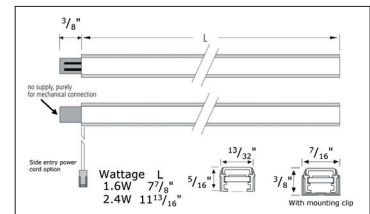

## High Output Miniature Linear LED Lighting With Integrated Connecting System

The brand new, high output Stick2HO-LEDs are 50% brighter than the Stick2-LED and use the same power consumption. The lens has a 120 degree spread and uses the same integrated connecting system as the Stick2-LED. The Stick2HO-LED has a luminous efficacy of 75 lm/W and 180 lm/ft.

### Product-Features

- **50% more light output** than Stick2-LED while using the same amount of energy
- Aluminum and plexiglas housing
- Extremely small dimensions: width:  $1\frac{3}{32}$ " , height:  $\frac{5}{16}$ "
- Light fixture can be recessed (flush with board) or surface mounted
- Approved for use in closet applications
- Available in four different sizes: 8" (1.6 W), 12" (2.4 W), 34" (7.2 W) and 46" (9.7 W)
- Available with cool white and warm white LEDs
- Extremely high, even light output
- 50,000 hours useable life
- For unlimited runs order one Feed-In Stick for every 8'
- LED connecting cables are available in 1  $\frac{3}{16}$ " , 12" and 39" lengths
- Power supply cable 98" to be ordered separately
- To be used with 24 Vdc LED driver
- Dimmable with optional accessories
- Optional Inline Dimmer Switch with 4 position light level: 100 %, 50 %, 25 %, off
- Magnetic mounting clips available

##### Cool White

Length	Lumens	Code No.
8"	120	STICK2/8/HO/CW
12"	180	STICK2/12/HO/CW
34"	540	STICK2/34/HO/CW
46"	672	STICK2/46/HO/CW
12"		STICK2/WPC/HO/CW
Feed-In Stick		