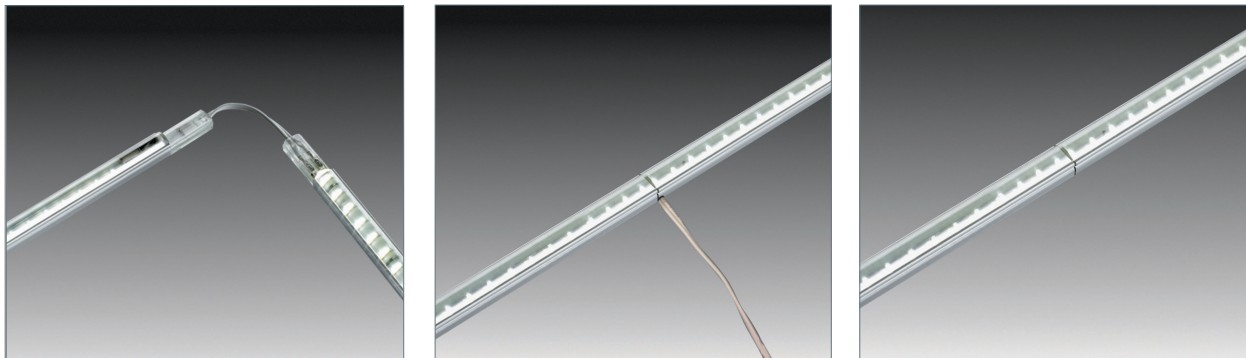

## High Output Miniature Linear LED Lighting With Integrated Connecting System

The brand new, high output Stick2HO-LEDs are 50% brighter than the Stick2-LED and use the same power consumption. The lens has a 120 degree spread and uses the same integrated connecting system as the Stick2-LED. The Stick2HO-LED has a luminous efficacy of 75 lm/W and 180 lm/ft.

### Product-Features

- **50% more light output** than Stick2-LED while using the same amount of energy
- Aluminum and plexiglas housing
- Extremely small dimensions: width:  $1\frac{3}{32}$ " , height:  $\frac{5}{16}$ "
- Light fixture can be recessed (flush with board) or surface mounted
- Approved for use in closet applications
- Available in four different sizes: 8" (1.6 W), 12" (2.4 W), 34" (7.2 W) and 46" (9.7 W)
- Available with cool white and warm white LEDs
- Extremely high, even light output
- 50,000 hours useable life
- For unlimited runs order one Feed-In Stick for every 8'
- LED connecting cables are available in 1  $\frac{3}{16}$ " , 12" and 39" lengths
- Power supply cable 98" to be ordered separately
- To be used with 24 Vdc LED driver
- Dimmable with optional accessories
- Optional Inline Dimmer Switch with 4 position light level: 100 %, 50 %, 25 %, off
- Magnetic mounting clips available

Feed-In Stick