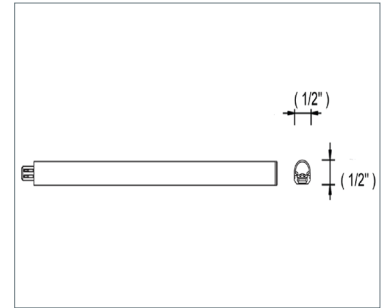

## Miniature Linear LED Light with Smooth, Even Light Output

This latest addition to the Stick series offers recessed or surface-mounted options for furniture, displays, showcases and cabinets. The Stick3-LED has a frosted lens to produce a smooth output similar to a fluorescent with no LED hotspots and much smaller dimensions. This linear LED lighting fixture has a large beam angle and very high light output.

### Product-Features

- Linear LEDs with frosted lens
- Extremely small dimensions: width 1/2", height 1/2"
- Light fixture can be recessed (flush with board) or surface mounted
- Available in five sizes:  
8" (2.5 W), 12" (4 W), 24" (7.5 W), 34" (11.5 W) and 46" (15 W)
- Stocked in 3000 K and 4000 K
- Available from 2700 K to 6500 K by special order
- 50,000 hours useable life
- Excellent CRI > 85
- Efficacy  $\geq 104$  lm/W
- Extremely high, even light output
- To be used with 24 Vdc Constant Voltage Driver
- Magnetic mounting clips available
- 45 degree mounting clips available