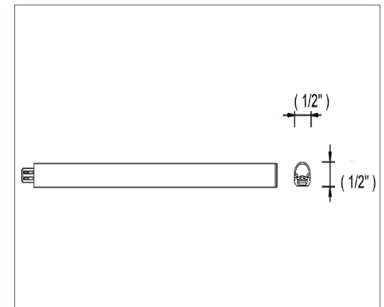

Stick3-LED

Miniature Linear LED Light with Smooth, Even Light Output

This latest addition to the Stick series offers recessed or surface-mounted options for furniture, displays, showcases and cabinets. The Stick3-LED has a frosted lens to produce a smooth output similar to a fluorescent with no LED hotspots and much smaller dimensions. This linear LED lighting fixture has a large beam angle and very high light output.

Product-Features

- Linear LEDs with frosted lens
- Extremely small dimensions: width 1/2", height 1/2"
- Light fixture can be recessed (flush with board) or surface mounted
- Available in five sizes:
8" (2.5 W), 12" (4 W), 24" (7.5 W), 34" (11.5 W) and 46" (15 W)
- Stocked in 3000 K and 4000 K
- Available from 2700 K to 6500 K by special order
- 50,000 hours useable life
- Excellent CRI > 90
- Efficacy ≥ 104 lm/W
- Extremely high, even light output
- To be used with 24 Vdc Constant Voltage Driver
- Magnetic mounting clips available
- 45 degree mounting clips available

Model	Length	Max Linkable
Stick3-LED 8"	7 7/8"	17
Stick3-LED 12"	11 13/16"	11
Stick3-LED 24"	22 7/16"	6
Stick3-LED 34"	34 1/4"	4
Stick3-LED 46"	44 7/8"	3

What you'll need to buy

Light Fixtures

Length	Lumens	Code No. 3000 K	Code No. 4000 K
8"	260	STICK3/8/WW	STICK3/8/CW
12"	420	STICK3/12/WW	STICK3/12/CW
24"	840	STICK3/24/WW	STICK3/24/CW
34"	1260	STICK3/34/WW	STICK3/34/CW
46"	1680	STICK3/46/WW	STICK3/46/CW