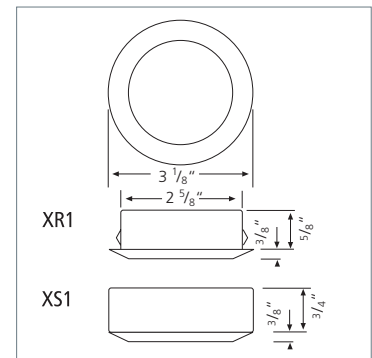

Product-Features

XR1

- Recess depth only $\frac{5}{8}$ "
- Aluminum reflector
- Frosted tempered glass lens
- Easy to relamp
- 12 V/18 W Xenon bulb included, 8,000 hrs. lifetime
- Attached 79" connecting cable with NV6 plug
- Available in white, black, chrome, stainless steel and gold
- To be used with Hera electronic transformers

XS1

- Same as XR1 but surface mounted
- Overall height only $1 \frac{1}{8}$ "

What you'll need to buy

Spotlights

XR1

Recessed

Finish	Code No.
White	XR1WH
Black	XR1BL
Chrome	XR1CH
Gold	XR1GO
Stainless Steel	XR1SS

XS1

Surface mounted

Finish	Code No.
White	XS1WH
Black	XS1BL
Chrome	XS1CH
Gold	XS1GO
Stainless Steel	XS1SS

Transformers

Description	Code No.
Premium 120 Watt	UK-120TW

Optional Accessories

Description	
20" Connecting Cable	2NV6500
39" Connecting Cable	2NV61000
79" Connecting Cable	2NV62000
119" Connecting Cable	2NV63000
Terminal Block	NVK64