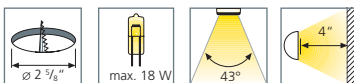

XS1

- Same as XR1 but surface mounted
- Overall height only $1 \frac{1}{8}$ "